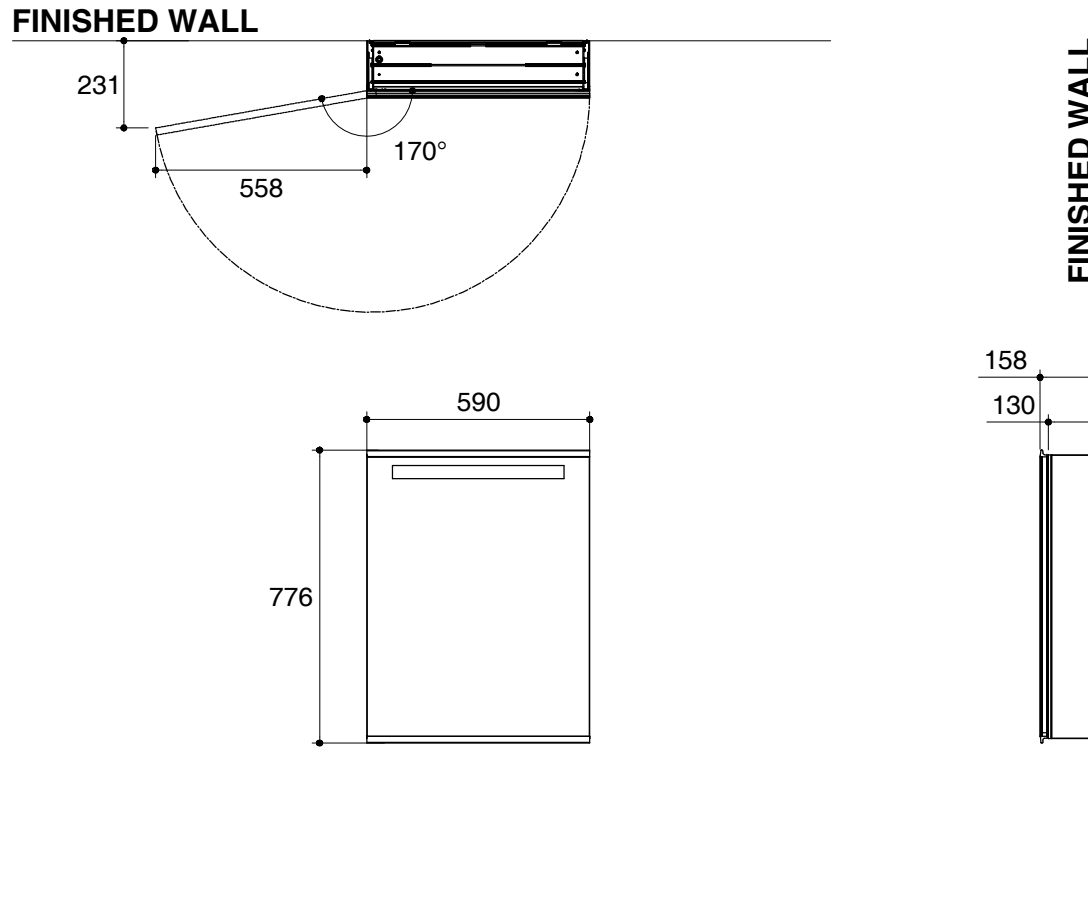

Dimensions are approximate.

Unit: mm

|             |                             |
|-------------|-----------------------------|
| SKU         | K-96106X-L-NA               |
| Name        | MAXISPACE                   |
| Description | MIRRORED CABINET 600 MM.(L) |

**KOHLER**

\*The recommended dimension for installation can be adjusted according to user preferences and layout.